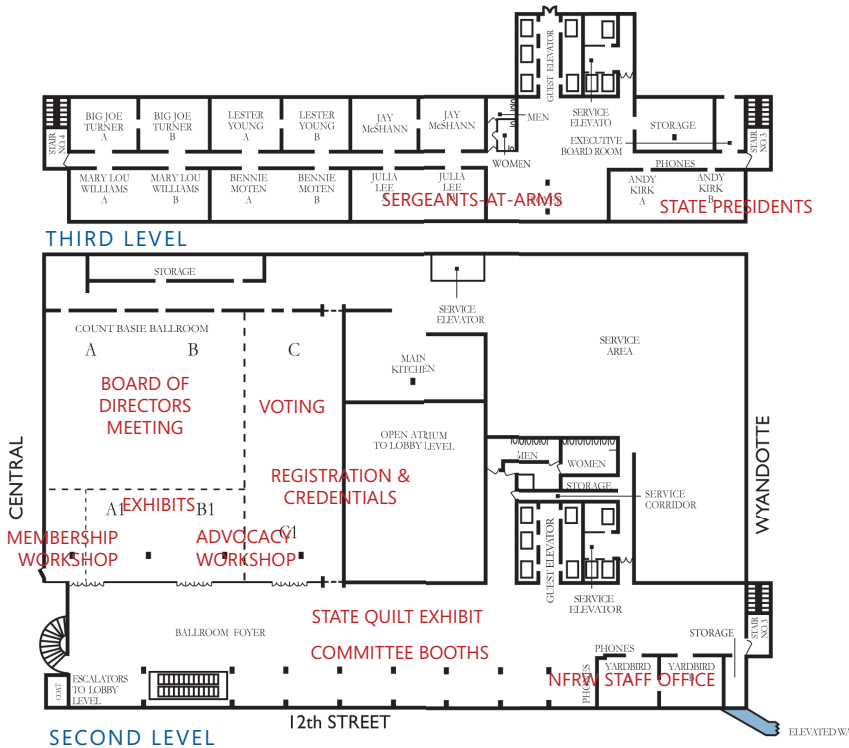

Downtown Marriott

MUEHLEBACH TOWER

MARRIOTT TOWER

MAP COURTESY: KANSAS CITY DOWNTOWN MARRIOTT