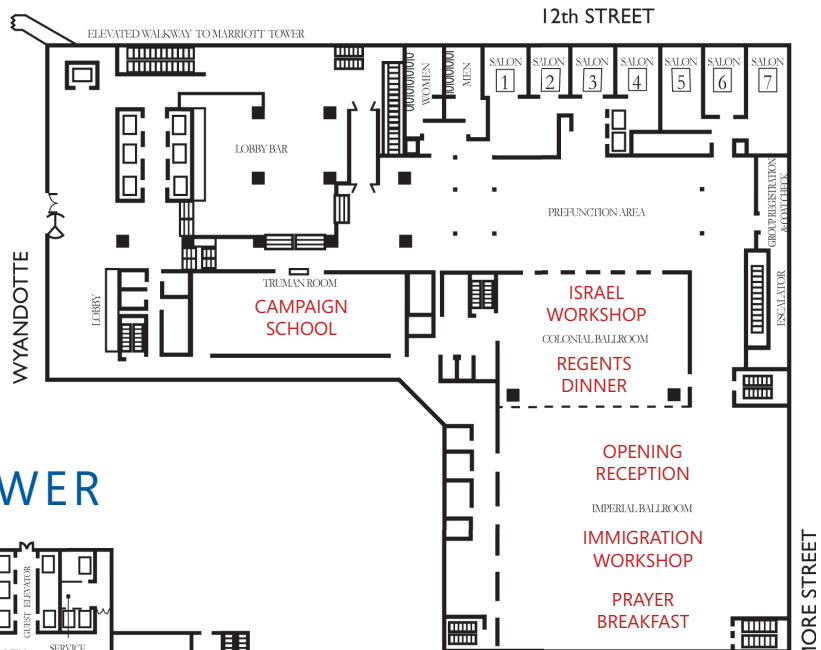

Downtown Marriott

MUEHLEBACH TOWER

MARRIOTT TOWER

MAP COURTESY: KANSAS CITY DOWNTOWN MARRIOTT