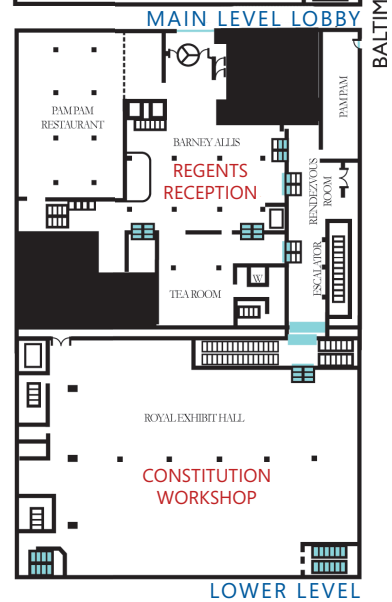

Downtown Marriott

MUEHLEBACH TOWER

MARRIOTT TOWER

MAP COURTESY: KANSAS CITY DOWNTOWN MARRIOTT